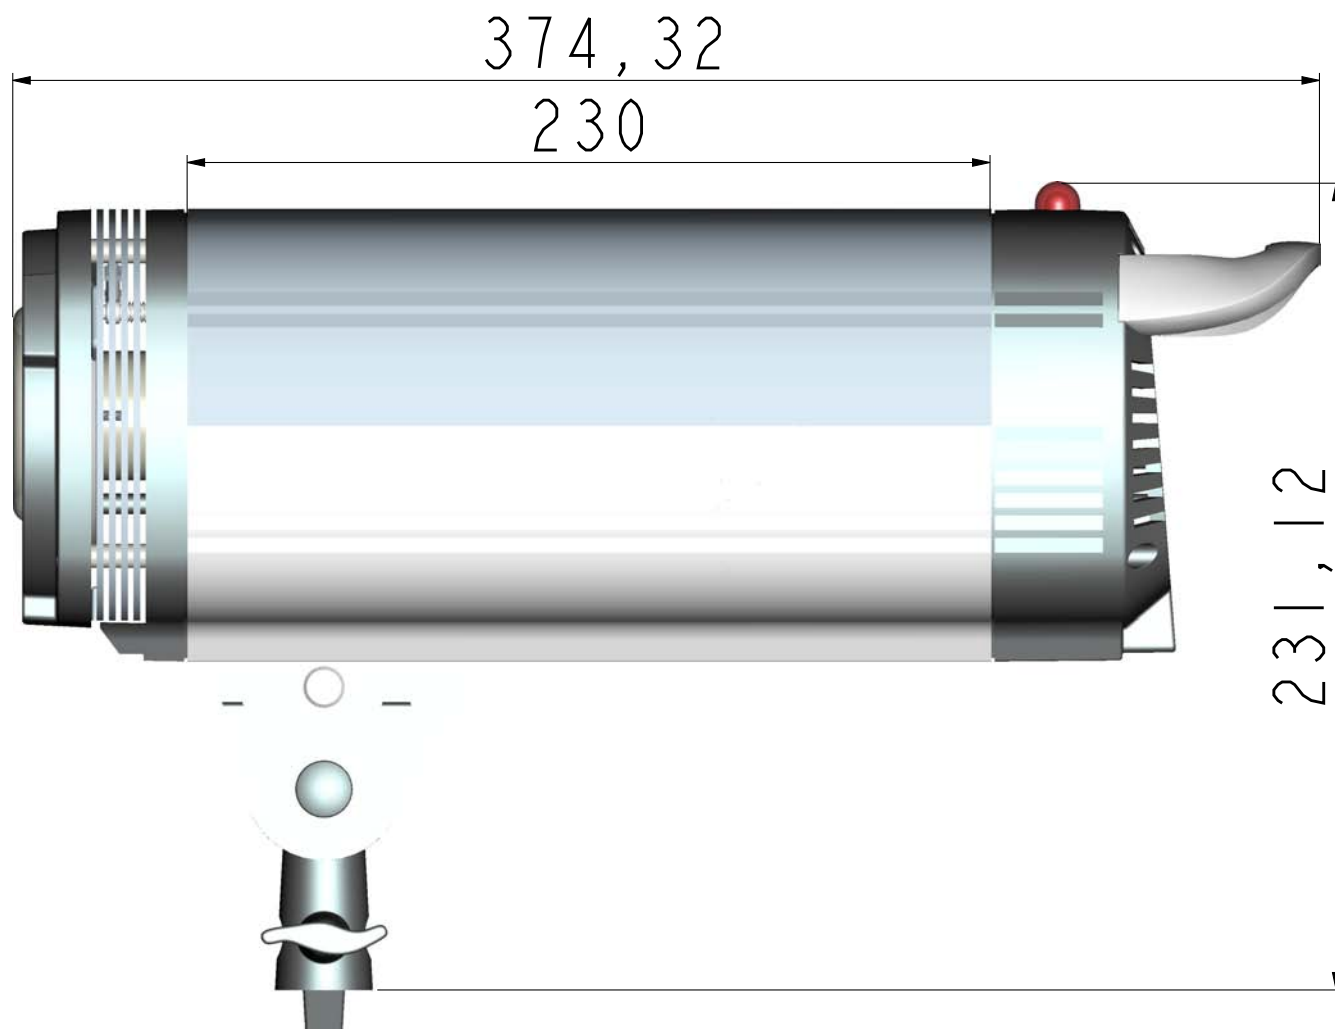

GSL NV/SA

Langstraat 13  
3384 Attenrode Belgium

PROFESSIONAL STUDIO FLASH FI SERIES  
FI-300A FI-500A FI-500D

Size A4	FCSM No.	DWG No.	Rev 05-2012
Scale		Sheet 1 of 4	

GSL NV/SA

Langstraat 13  
3384 Attenrode Belgium

PROFESSIONAL STUDIO FLASH FI SERIES  
FI-800A FI-800D

Size  
A4

FCSM No.

DWG No.

Rev  
05-2012

Scale

Sheet  
2 of 4

**illuStar**<sup>®</sup>  
*Belgian brand* Professional Studio Equipment

GSL NV/SA

Langstraat 13  
 3384 Attenrode Belgium

PROFESSIONAL STUDIO FLASH FI SERIES  
 FI-300A FI-500A FI-500D

Size  
 A4

FCSM No.

DWG No.

Rev  
 05-2012

Some illustrations with optional RSM-18 reflector

Scale

Sheet  
 3 of 4

**illuStar**<sup>®</sup>  
*Belgian brand* Professional Studio Equipment

GSL NV/SA

Langstraat 13  
 3384 Attenrode Belgium

PROFESSIONAL STUDIO FLASH FI SERIES  
 FI-500D FI-800D

Size  
 A4