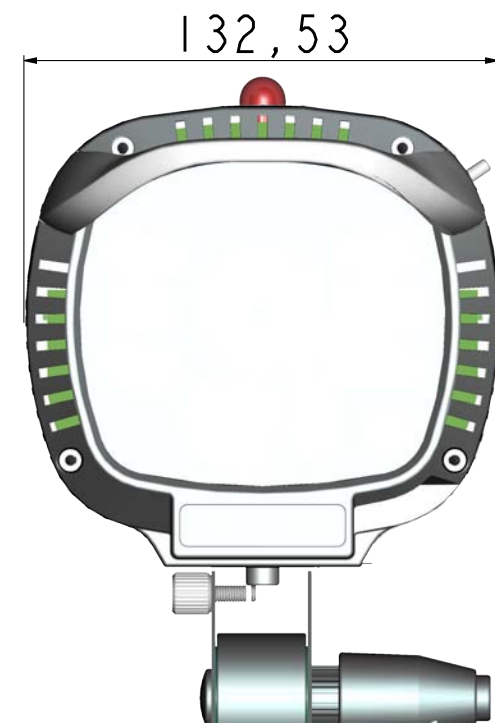

GSL NV/SA

Langstraat 13  
3384 Attenrode Belgium

PROFESSIONAL STUDIO FLASH FI SERIES  
FI-300A FI-500A FI-500D

Size A4	FCSM No.	DWG No.	Rev 05-2012
Scale		Sheet 1 of 4	

GSL NV/SA

Langstraat 13  
3384 Attenrode Belgium

PROFESSIONAL STUDIO FLASH FI SERIES  
FI-800A FI-800D

Size  
A4

FCSM No.

DWG No.

Rev  
05-2012

Scale

Sheet  
2 of 4

**illuStar**<sup>®</sup>  
*Belgian brand* Professional Studio Equipment

GSL NV/SA

Langstraat 13  
 3384 Attenrode Belgium

PROFESSIONAL STUDIO FLASH FI SERIES  
 FI-300A FI-500A FI-500D

Size  
 A4

FCSM No.

DWG No.

Rev  
 05-2012

Some illustrations with optional RSM-18 reflector